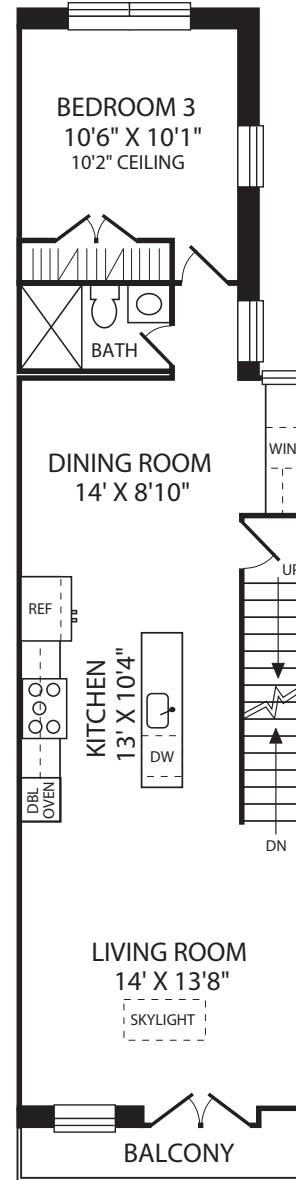

RESIDENCE 2
439 Q STREET NW, WASHINGTON, DC

FIRST LEVEL
9'2" CEILING

SECOND LEVEL
10'8" CEILING