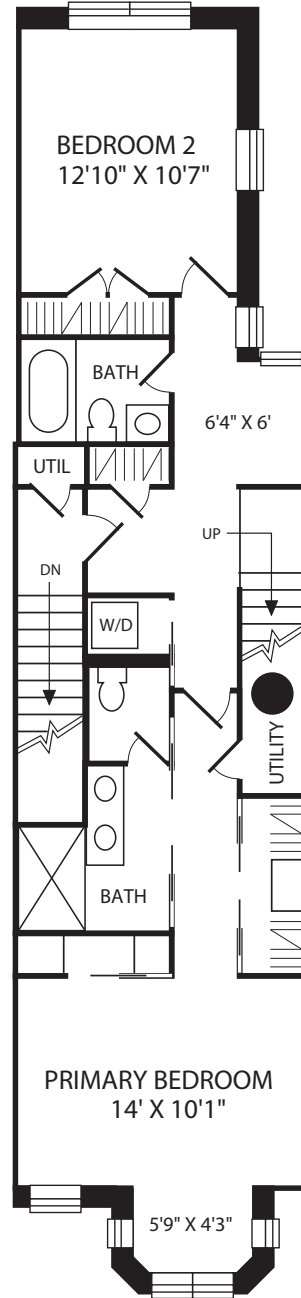

RESIDENCE 2
439 Q STREET NW, WASHINGTON, DC

FIRST LEVEL
9'2" CEILING

SECOND LEVEL
10'8" CEILING