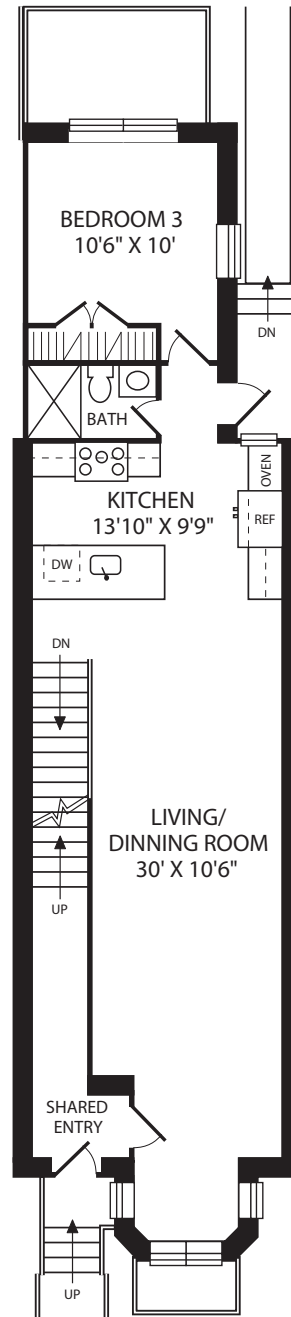

RESIDENCE I
439 Q STREET NW, WASHINGTON, DC

MAIN LEVEL
9'3" CEILING

LOWER LEVEL
9' CEILING

All illustrations and dimensions are approximate and may vary from actual structure. Dimensions have been rounded. All information deemed reliable but not guaranteed.