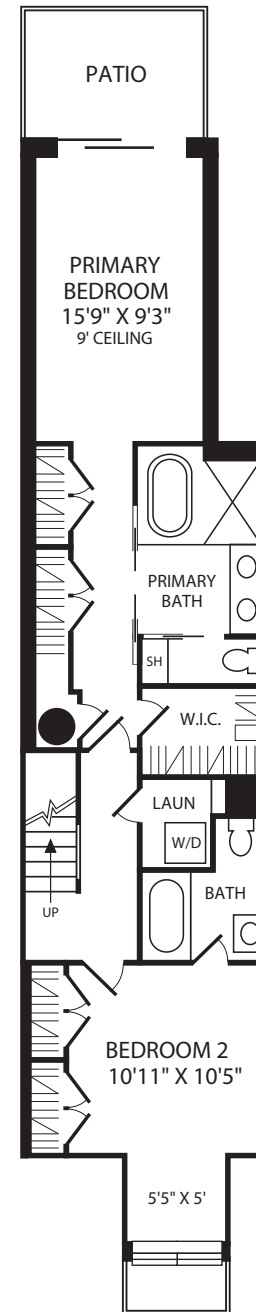

RESIDENCE I
439 Q STREET NW, WASHINGTON, DC

MAIN LEVEL
9'3" CEILING

LOWER LEVEL
9' CEILING

All illustrations and dimensions are approximate and may vary from actual structure. Dimensions have been rounded. All information deemed reliable but not guaranteed.